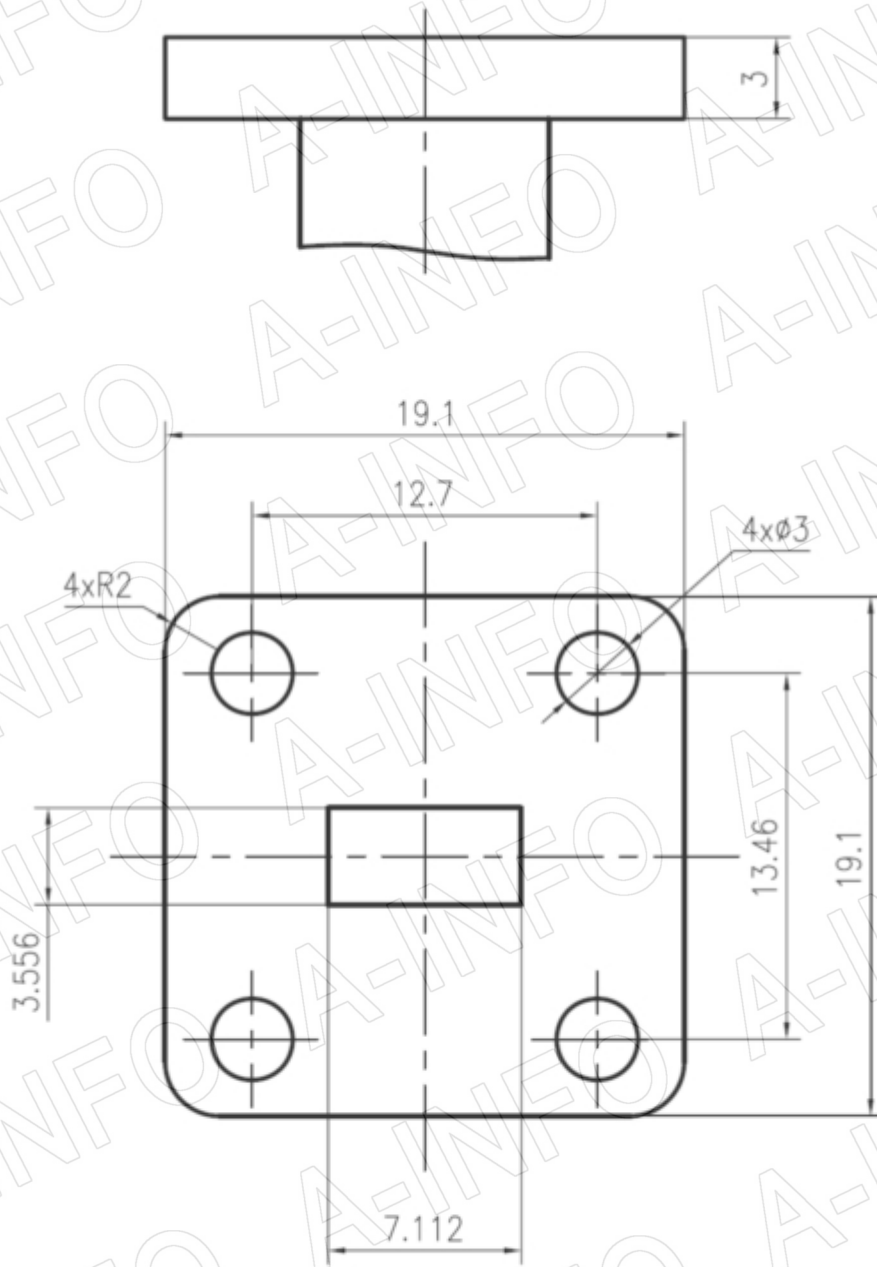

Flange Drawing (Size: mm)

FBP320

AINFO Inc.

China(Beijing): Tel: (+86) 10-6266-7326,
China(Chengdu): Tel: (+86) 28-8519-2786,
USA: Tel: (+1) 949-639-9688,

Page 4 of 11

(+86) 10-6266-7327 Fax: (+86) 10-6266-7379
(+86) 28-8519-3044 Fax: (+86) 28-8519-3068
(+1) 949-639-9608 Fax: (+1) 949-639-9670

Website: www.ainfoinc.com
Email: sales@ainfoinc.com