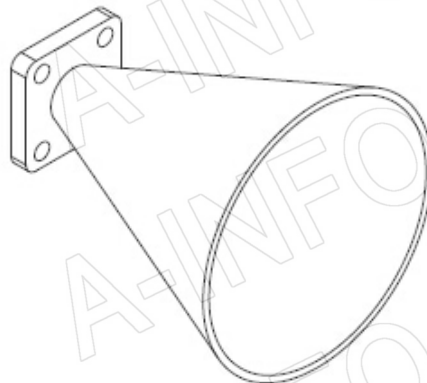

Outline Drawing (Size: mm)

FBP320 Output (P/N: YLB-28-20-A)

AINFO Inc.

China(Beijing): Tel: (+86) 10-6266-7326,
China(Chengdu): Tel: (+86) 28-8519-2786,
USA : Tel: (+1) 949-639-9688,

Page 1 of 11
(+86) 10-6266-7327 Fax: (+86) 10-6266-7379
(+86) 28-8519-3044 Fax: (+86) 28-8519-3068
(+1) 949-639-9608 Fax: (+1) 949-639-9670

Website: www.ainfoinc.com
Email: sales@ainfoinc.com