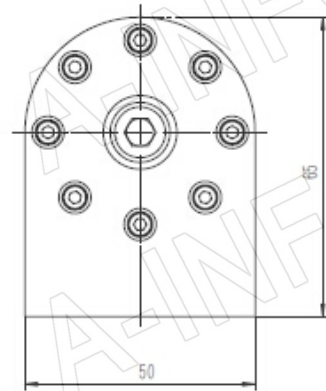

2.92mm-Female Output with L Type Mounting Bracket (Option, P/N: LB-28-10-C-MBL)

For 2.4mm-Female output outline drawing, please contact A-INFO.