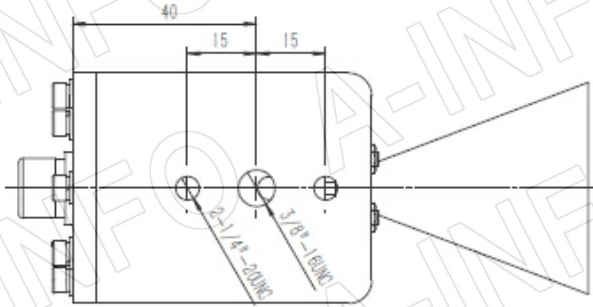

2.92mm-Female Output with L Type Mounting Bracket (Option, P/N: LB-28-10-C-MBL)

For 2.4mm-Female output outline drawing, please contact A-INFO.