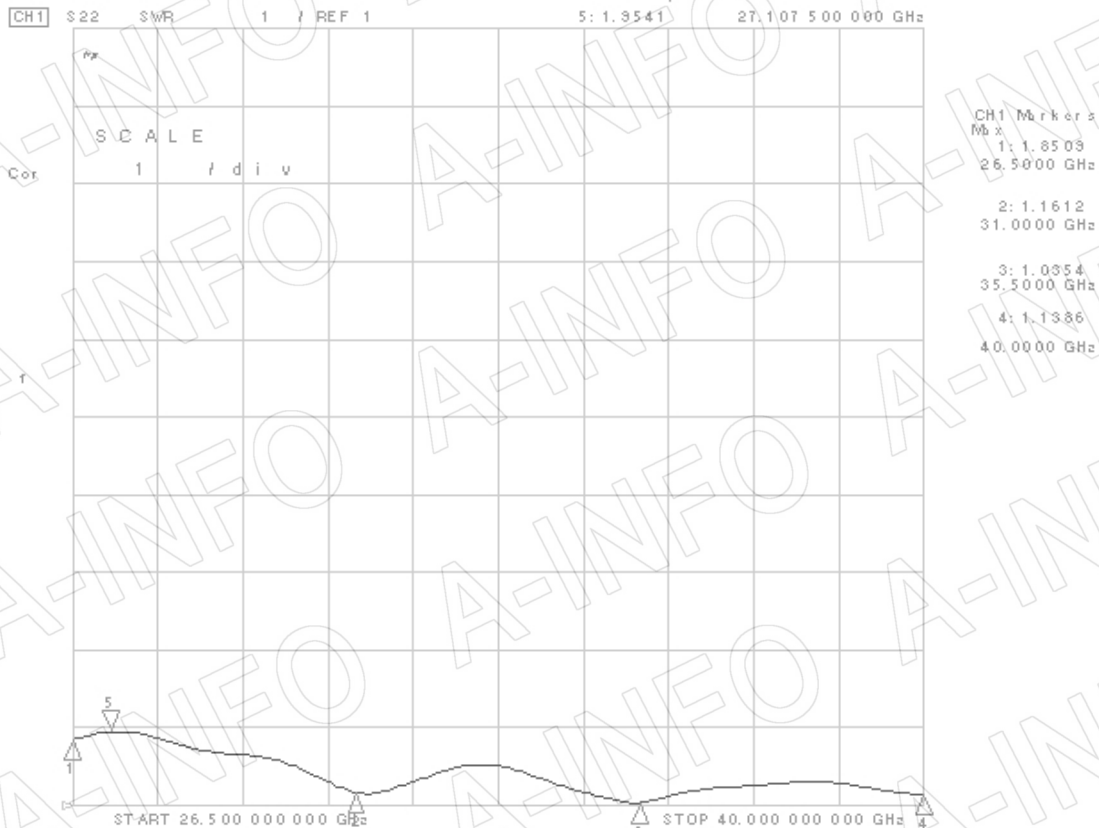

Test Results

1. Gain

2. VSWR