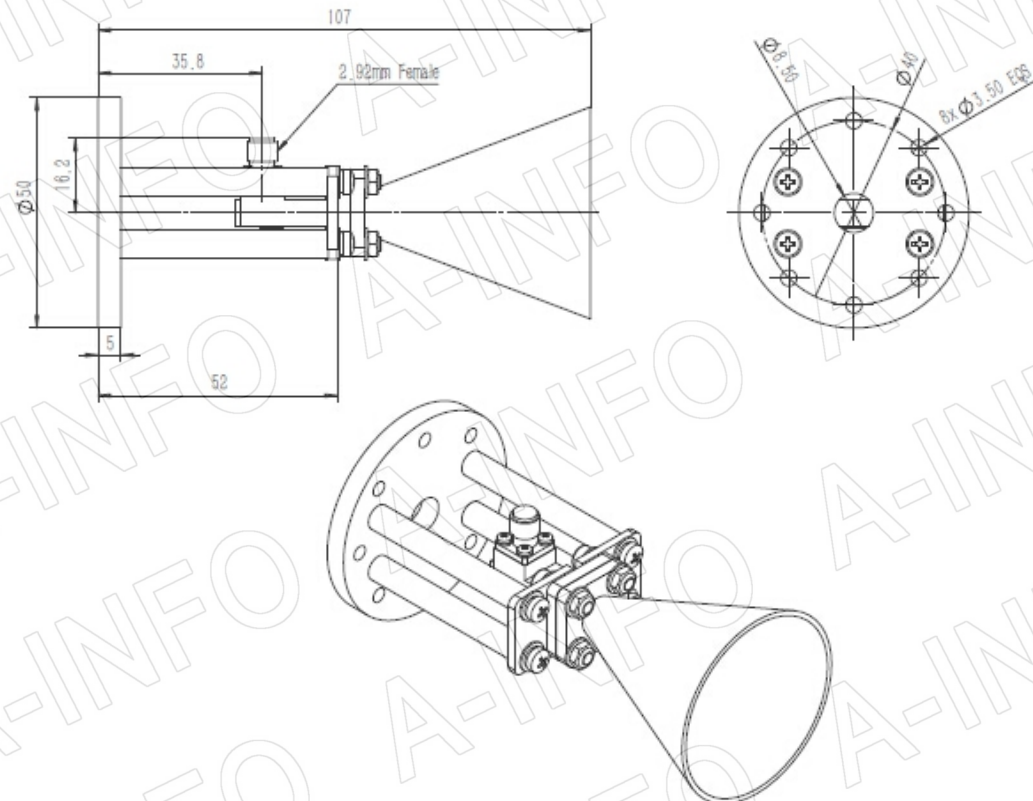

## 2.92mm-Female Output (P/N: YLB-28-20-C-KF)

For 2.4mm-Female output outline drawing, please contact A-INFO.

## 2.92mm-Female Output with Round Mounting Bracket (Option, P/N: LB-28-10-C-MB)

For 2.4mm-Female output outline drawing, please contact A-INFO.

2.92mm-Female Output with L Type Mounting Bracket (Option, P/N: LB-28-10-C-MBL)