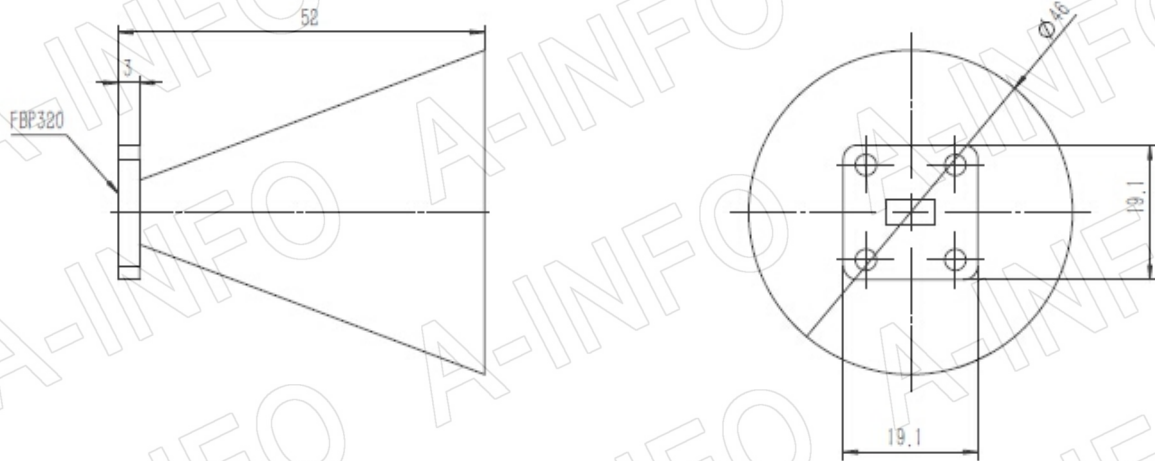

Outline Drawing (Size: mm)

FBP320 Output (P/N: YLB-28-20-A)

AINFO Inc.

China(Beijing): Tel: (+86) 10-6266-7326,
China(Chengdu): Tel: (+86) 28-8519-2786,
USA : Tel: (+1) 949-639-9688,

Page 1 of 11
(+86) 10-6266-7327 Fax: (+86) 10-6266-7379
(+86) 28-8519-3044 Fax: (+86) 28-8519-3068
(+1) 949-639-9608 Fax: (+1) 949-639-9670

Website: www.ainfoinc.com
Email: sales@ainfoinc.com