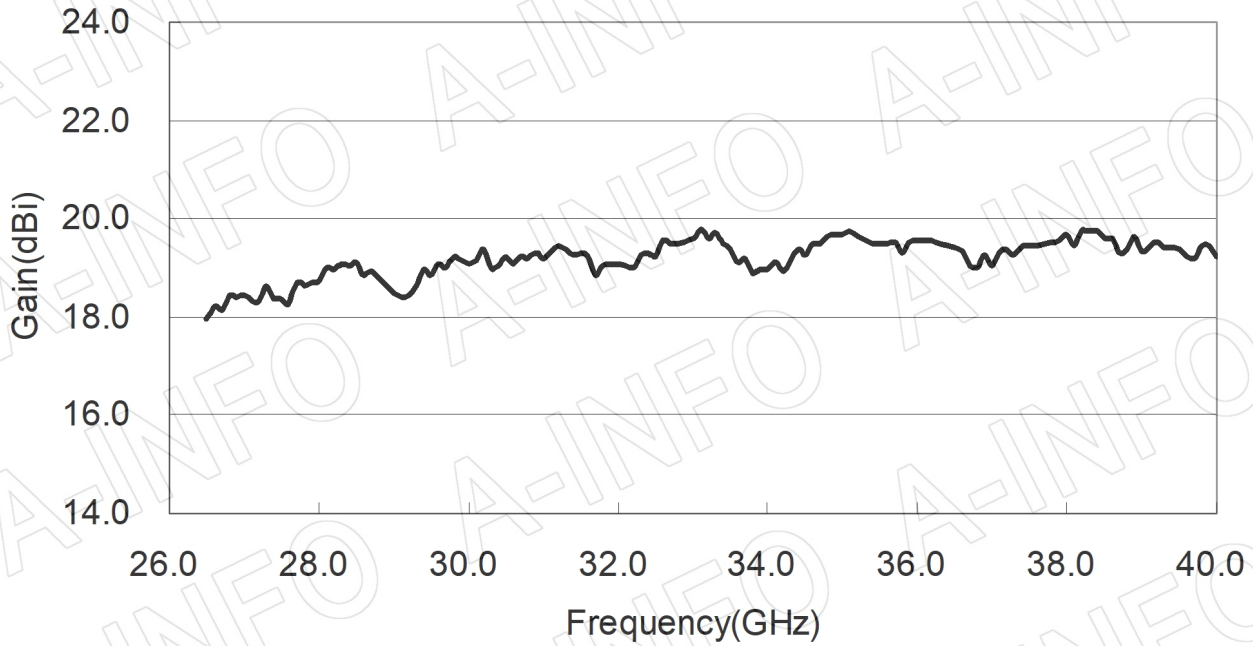

Test Results

1. Gain