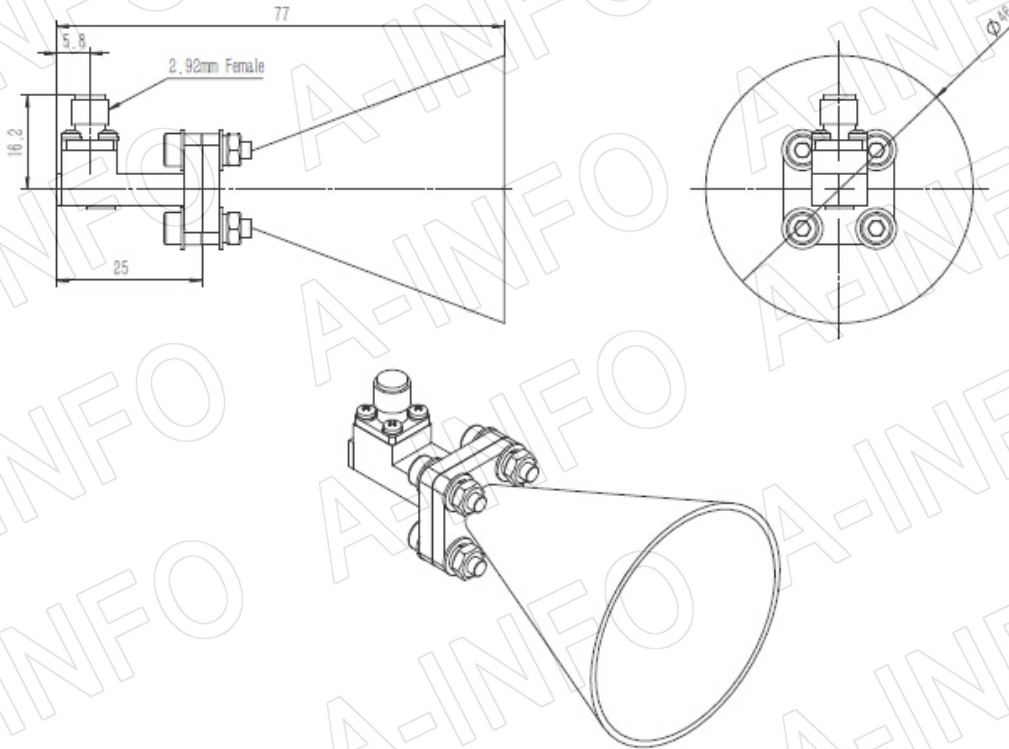

## Outline Drawing (Size: mm)

FBP320 Output (P/N: YLB-28-20-A)

AINFO Inc.

China(Beijing): Tel: (+86) 10-6266-7326,  
China(Chengdu): Tel: (+86) 28-8519-2786,  
USA : Tel: (+1) 949-639-9688,

Page 1 of 11  
(+86) 10-6266-7327 Fax: (+86) 10-6266-7379  
(+86) 28-8519-3044 Fax: (+86) 28-8519-3068  
(+1) 949-639-9608 Fax: (+1) 949-639-9670

## 2.92mm-Female Output (P/N: YLB-28-20-C-KF)

For 2.4mm-Female output outline drawing, please contact A-INFO.

## 2.92mm-Female Output with Round Mounting Bracket (Option, P/N: LB-28-10-C-MB)

For 2.4mm-Female output outline drawing, please contact A-INFO.

2.92mm-Female Output with L Type Mounting Bracket (Option, P/N: LB-28-10-C-MBL)