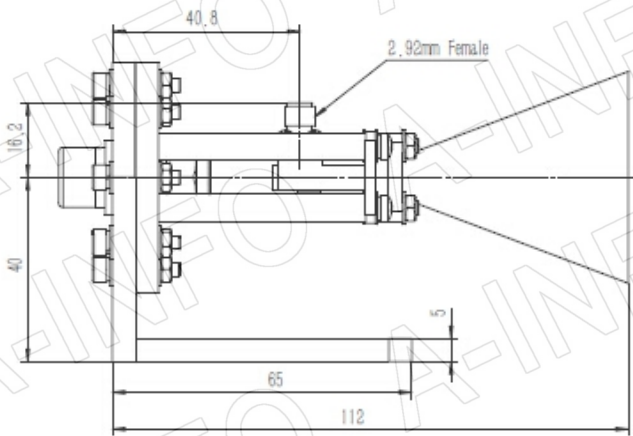

## Technical Specification

EIA WR	WR28
Frequency Range(GHz)	26.5-40.0
Gain(dB)	20 Typ.
3dB Beamwidth(deg)	16.0 Typ.
VSWR	A Type: 2.0 Max.
	C Type: 2.0 Max.
Output	A Type: FBP320
	C Type: 2.92mm-F/2.4mm-F
Material	Cu
Finish	Gold Plated and Passivation, Gray Paint
Size(mm)	A Type: $\Phi 46 \times 52$
	C Type: $\Phi 46 \times 77$
Net Weight(Kg)	A Type: 0.06 Around
	C Type: 0.10 Around

## 2.92mm-Female Output (P/N: YLB-28-20-C-KF)

For 2.4mm-Female output outline drawing, please contact A-INFO.

## 2.92mm-Female Output with Round Mounting Bracket (Option, P/N: LB-28-10-C-MB)

For 2.4mm-Female output outline drawing, please contact A-INFO.

2.92mm-Female Output with L Type Mounting Bracket (Option, P/N: LB-28-10-C-MBL)

For 2.4mm-Female output outline drawing, please contact A-INFO.