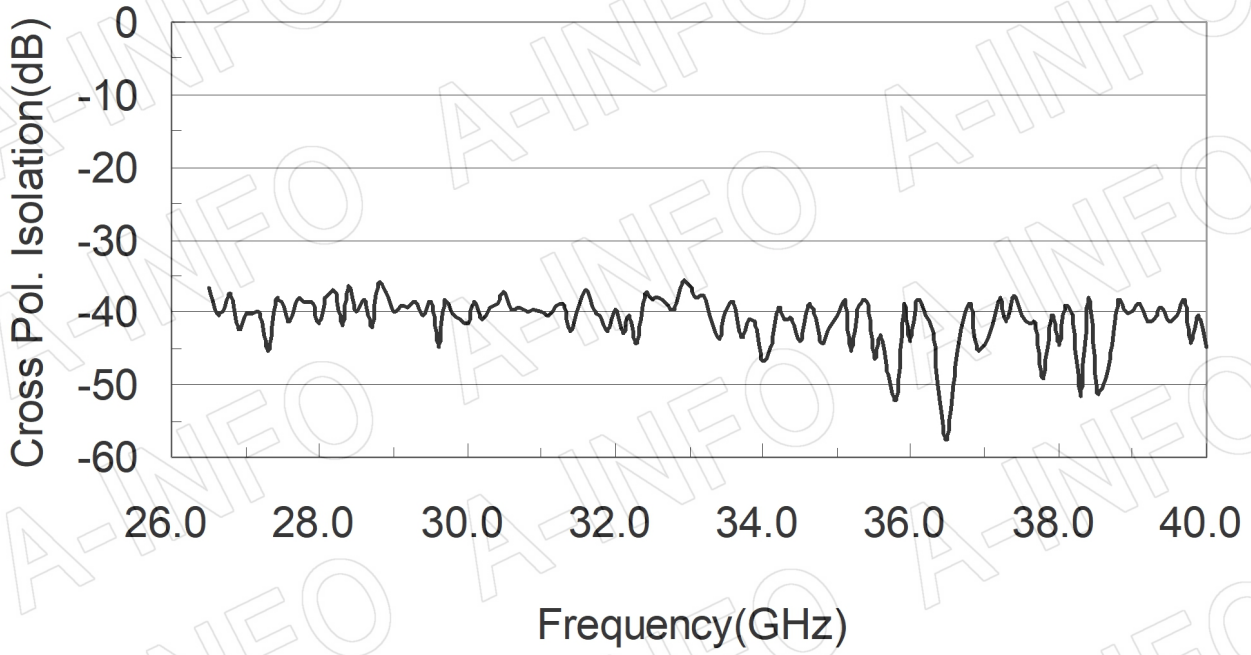

3. Cross Polarization Isolation