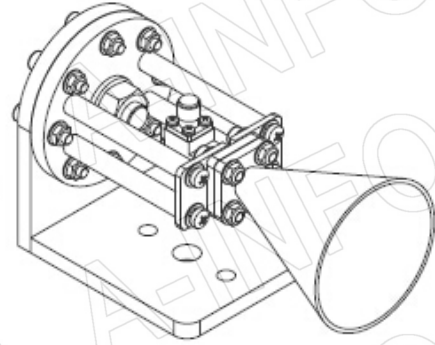

2.92mm-Female Output with L Type Mounting Bracket (Option, P/N: LB-28-10-C-MBL)

For 2.4mm-Female output outline drawing, please contact A-INFO.